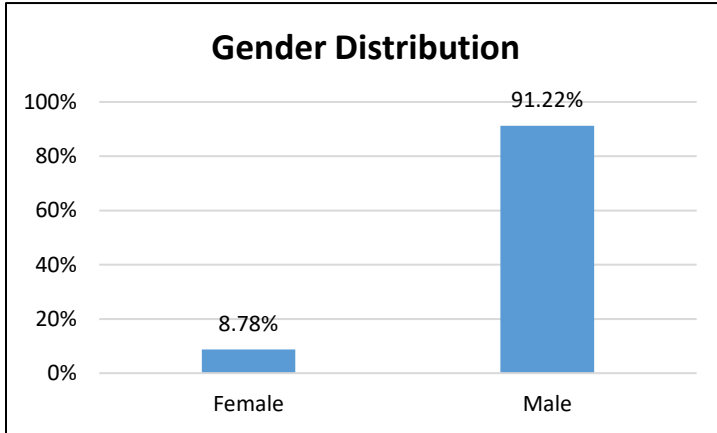

Pretrial Services Weekly Report

Electronic Monitoring Population Demographics 3/17/2023

Radio Frequency Monitoring (RF) population:	1,002
GPS Monitoring population:	711

Radio Frequency (RF) Monitoring

GPS Monitoring